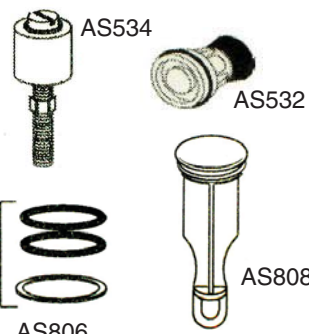

AS524

American Standard

AS514

AS518

GENUINE AMERICAN STANDARD® PRESSURE BALANCE CONTROLS

W-R#	Description	AM STD#
AS514	Pressure Balance	M952100-0070A
AS516	Pressure Balance	051091-0070A
AS518	Pressure Balance	077171-0070A

AS516

American Standard

GENUINE AMERICAN STANDARD® PARTS

American Standard

American Standard

GENUINE AMERICAN STANDARD® DEEP-ROUGH KITS

W-R#	Description	AM STD#
AS802	Chrome	M961818-0020A
AS804	Satin Nickel	M961818-2950A

American Standard

GENUINE AMERICAN STANDARD® SINK SPECIALTIES

W-R#	Description	AM STD#
AS532	Spray Diverter	042850-0070A
AS534	Spray Diverter	044264-0070A
AS806	Spout Seals to fit Colony	M960994-0070A
AS808	Pop-up Stopper	066116-0020A