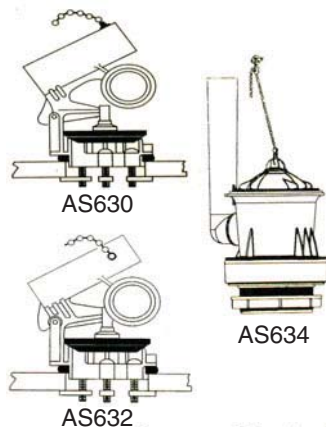

American Standard

GENUINE AMERICAN STANDARD® SINK SPECIALTIES

W-R#	Description	AM STD#
AS532	Spray Diverter	042850-0070A
AS534	Spray Diverter	044264-0070A
AS806	Spout Seals to fit Colony	M960994-0070A
AS808	Pop-up Stopper	066116-0020A

American Standard

GENUINE AMERICAN STANDARD® TANK LEVERS

W-R#	Description	AM STD#
AS602	Tank Lever for 8098	738899-0020A
AS604	Tank Lever (No Logo)	047242-0020A
AS606	Pressure Assist III	738473-0020A
AS608	Tank Lever 30 Degree	047192-0020A
AS610	Tank Lever for Plebe	047148-0020A