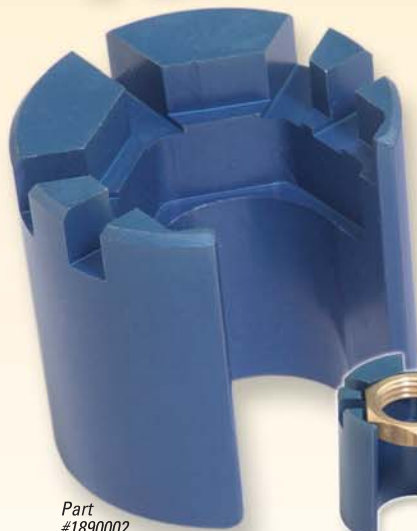

## UNIVERSAL Faucet Nut Wrench

*Stop fumbling with traditional basin wrenches trying to access hard-to-reach faucet nuts!*

**Spend  
Less Time  
Under The Sink!**

Part #1890002

Metal Locknuts

Coupling Nuts