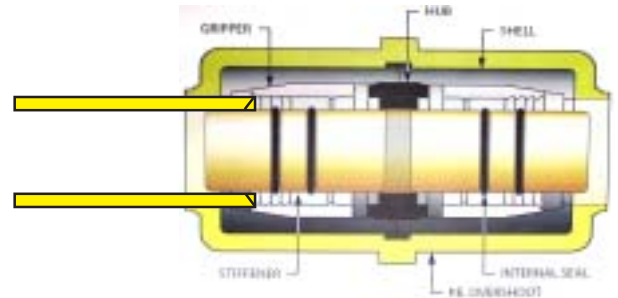

PRODUCT TRAINING SEMINAR

THE CONTINENTAL® SYSTEM

OF

“CON- STAB” (PUSH-IN) RISERS AND FITTINGS FOR UNDERGROUND YELLOW GAS PIPE

Used for: **Pool Heaters**
 Barbecues
 Gas Lighting
 Outdoor Fireplaces
 Generators

Con-stab® meter risers feature a patented “ID-Seal” stab connection.
 Just chamfer the **INSIDE** of your yellow pipe, and **push it in!**

Save the Date....		
<u>Date</u>	<u>Time</u>	<u>Location</u>