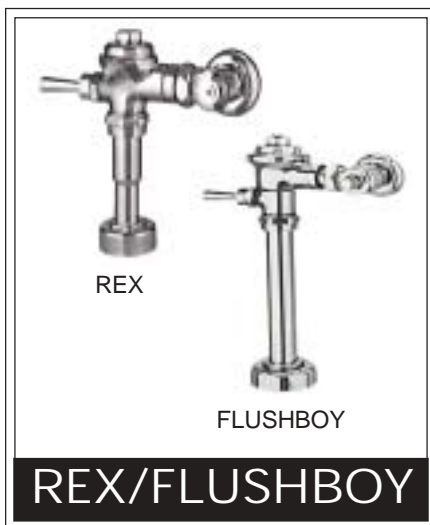

# GENUINE REPAIR PARTS FOR

Consider Wal-Rich as your #1 source for Genuine Delany Rex & Flushboy Flushvalves and replacement parts. All available for immediate delivery.

## REX FLUSHOMETER PARTS

	W-R#	C-D #	Description
1.	<b>CD001</b>	R333A	Handle Assembly
2.	<b>CD002</b>	R223-2	Brass Operating Stem
3.	<b>CD004</b>	R222-3	Rubber Flexor
4.	<b>CD201</b>	R107KC	Diaphragm Kit 4.5 Closet
	<b>CD202</b>	R107-3KC	Diaphragm Kit 3.5 Closet
	<b>CD203</b>	R107-1.6KC	Diaphragm Kit 1.6 Closet
	<b>CD204</b>	R107KU	Diaphragm Kit 3.5 Urinal
	<b>CD205</b>	R107-1KU	Diaphragm Kit 1.0 Urinal
5.	<b>CD101</b>	R107AC	Drop-In Repair Kit 4.5 Closet
	<b>CD102</b>	R107-3AC	Drop-In Repair Kit 3.5 Closet
	<b>CD103</b>	R107-1.6AC	Drop-In Repair Kit 1.6 Closet
	<b>CD104</b>	R107AU	Drop-In Repair Kit 3.5 Urinal

## FLUSHBOY FLUSHOMETER PARTS

	W-R#	C-D #	Description
1.	<b>CD001</b>	R333A	Handle Assembly
2.	<b>CD002</b>	R223-2	Brass Operating Stem
3.	<b>CD004</b>	R222-3	Rubber Flexor
4.	<b>CD301</b>	F141KC	Diaphragm Kit 4.5 Closet
	<b>CD302</b>	F141-3KC	Diaphragm Kit 3.5 Closet
	<b>CD303</b>	F141-1.6KC	Diaphragm Kit 1.6 Closet
	<b>CD304</b>	F141KU	Diaphragm Kit 3.5 Urinal
5.	<b>CD401</b>	F141ACQ	Drop-In Repair Kit 4.5 Closet
	<b>CD402</b>	F141-3ACQ	Drop-In Repair Kit 3.5 Closet
	<b>CD403</b>	F141-1.6ACQ	Drop-In Repair Kit 1.6 Closet
	<b>CD404</b>	F141AU	Drop-In Repair Kit 3.5 Urinal