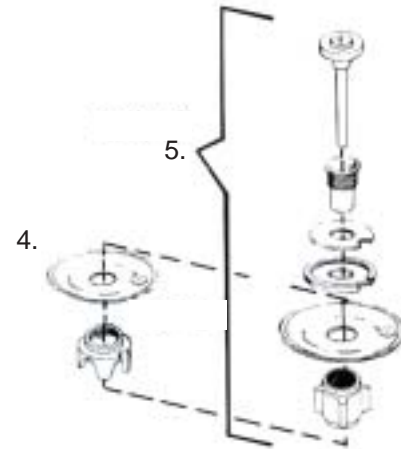

## REX FLUSHOMETER PARTS

	W-R#	C-D #	Description
1.	<b>CD001</b>	R333A	Handle Assembly
2.	<b>CD002</b>	R223-2	Brass Operating Stem
3.	<b>CD004</b>	R222-3	Rubber Flexor
4.	<b>CD201</b>	R107KC	Diaphragm Kit 4.5 Closet
	<b>CD202</b>	R107-3KC	Diaphragm Kit 3.5 Closet
	<b>CD203</b>	R107-1.6KC	Diaphragm Kit 1.6 Closet
	<b>CD204</b>	R107KU	Diaphragm Kit 3.5 Urinal
	<b>CD205</b>	R107-1KU	Diaphragm Kit 1.0 Urinal
5.	<b>CD101</b>	R107AC	Drop-In Repair Kit 4.5 Closet
	<b>CD102</b>	R107-3AC	Drop-In Repair Kit 3.5 Closet
	<b>CD103</b>	R107-1.6AC	Drop-In Repair Kit 1.6 Closet
	<b>CD104</b>	R107AU	Drop-In Repair Kit 3.5 Urinal

## FLUSHBOY FLUSHOMETER PARTS

	W-R#	C-D #	Description
1.	<b>CD001</b>	R333A	Handle Assembly
2.	<b>CD002</b>	R223-2	Brass Operating Stem
3.	<b>CD004</b>	R222-3	Rubber Flexor
4.	<b>CD301</b>	F141KC	Diaphragm Kit 4.5 Closet
	<b>CD302</b>	F141-3KC	Diaphragm Kit 3.5 Closet
	<b>CD303</b>	F141-1.6KC	Diaphragm Kit 1.6 Closet
	<b>CD304</b>	F141KU	Diaphragm Kit 3.5 Urinal
5.	<b>CD401</b>	F141ACQ	Drop-In Repair Kit 4.5 Closet
	<b>CD402</b>	F141-3ACQ	Drop-In Repair Kit 3.5 Closet
	<b>CD403</b>	F141-1.6ACQ	Drop-In Repair Kit 1.6 Closet
	<b>CD404</b>	F141AU	Drop-In Repair Kit 3.5 Urinal