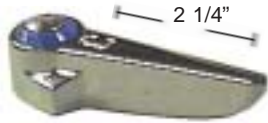

**REPAIR PARTS TO FIT
T & S BRASS**

FITS T & S

W-R#	Description	Pkg
CJ302	Handle (H & C)	Pr.