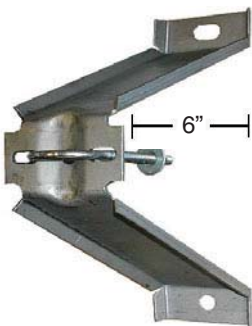

**NUTS FOR GAS METERS**

**BLACK**

W-R#	Size (NPT)	LT.	Finish
0416802	3/4"	10	Black
0416804	1"	20	Black
0416806	1 1/4"	30	Black

**STRAIGHT SWIVELS FOR GAS METERS**

**BLACK**

W-R#	Size (NPT)	LT.	Finish
0416902	3/4"	10	Black
0416904	1"	20	Black
0416906	1 1/4"	30	Black

Tapped

**METER PLUGS WITH TAP**

**BLACK**

W-R#	Size (NPT)	LT.	Tap Size
0418802	1"	20	1/8"
0418804	1 1/4"	30	1/4"

**GAS METER SPECIALTIES**

**IRON BODY LOCKWING GAS COCK**

**TAMPERPROOF  
FIP X FIP**

**BLACK**

**SUPPORT BRACKET  
FOR METER BARS &  
RISERS**

W-R#	Description
2867002	"A" Bracket for Meter Bar

- Furnished with U-bolt to fit 3/4" anodeless riser
- 2 concrete anchors

**NORDSTROM VALVES**

**FLOWSERVE® LUBRICATED PLUG VALVES**