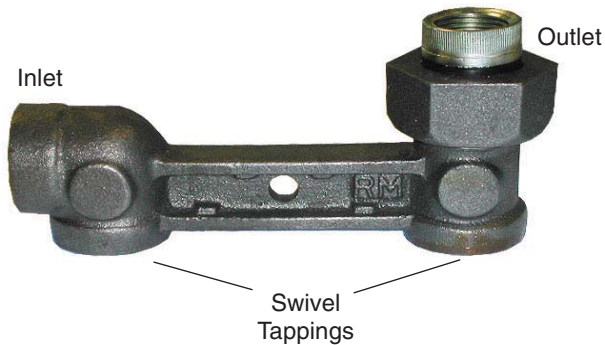

**GAS METER SPECIALTIES**

**SIDE-INLET - TOP-OUTLET  
METER BARS**

**BLACK**

W-R#	Length	Inlet	Outlet	Swivel	Finish
0418002	6"	1"	1"	1"	Black
0418004	6 1/2"	1"	1"	1"	Black
0418006	7"	1 1/4"	1 1/4"	1 1/4"	Black

- Keyspan pattern

**SIDE-INLET - SIDE-OUTLET  
METER BARS**

**BLACK**

W-R#	Length	Inlet	Outlet	Swivel	Finish
0419002	6"	1"	1"	1"	Black
0419004	8 1/4"	1"	1 1/4"	1 1/4"	Black

- ConEd pattern

**BALL VALVE METER BARS**

**BLACK**

W-R#	Length	Inlet	Outlet	Swivel	Finish
0423002	6"	1"	1"	1"	Black

- ConEd pattern

**GAS METER SPECIALTIES**

1" Offset

**OFFSET SWIVELS FOR GAS METERS**

**BLACK**

W-R#	Size (NPT)	LT.	Finish
0416602	3/4"	10	Black
0416604	1"	20	Black
0416606	1 1/4"	30	Black

**FLOWSERVE® PLUG VALVE WRENCHES**

**W-R# Description "A" Length**

- 0426002** SN-4 Wrench for #142 15"