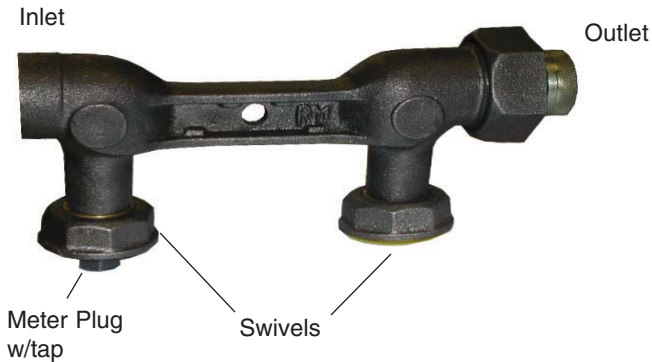

- Keyspan pattern

**SIDE-INLET - SIDE-OUTLET  
METER BARS**

**BLACK**

W-R#	Length	Inlet	Outlet	Swivel	Finish
0419002	6"	1"	1"	1"	Black
0419004	8 1/4"	1"	1 1/4"	1 1/4"	Black

- ConEd pattern

**BALL VALVE METER BARS**

**BLACK**

W-R#	Length	Inlet	Outlet	Swivel	Finish
0423002	6"	1"	1"	1"	Black

- ConEd pattern

**GAS METER SPECIALTIES**

1" Offset

**OFFSET SWIVELS FOR GAS METERS**

**BLACK**

W-R#	Size (NPT)	LT.	Finish
0416602	3/4"	10	Black
0416604	1"	20	Black
0416606	1 1/4"	30	Black