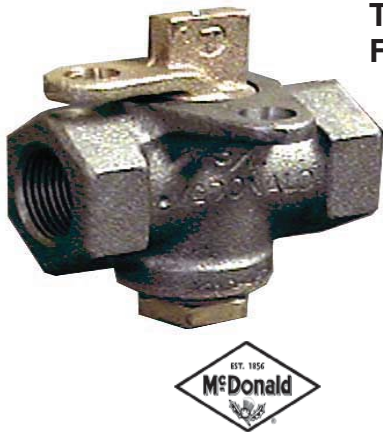

**NUTS FOR GAS METERS**

**BLACK**

W-R#	Size (NPT)	LT.	Finish
0416802	3/4"	10	Black
0416804	1"	20	Black
0416806	1 1/4"	30	Black

**STRAIGHT SWIVELS FOR GAS METERS**

**BLACK**

W-R#	Size (NPT)	LT.	Finish
0416902	3/4"	10	Black
0416904	1"	20	Black
0416906	1 1/4"	30	Black

Tapped

**METER PLUGS WITH TAP**

**BLACK**

W-R#	Size (NPT)	LT.	Tap Size
0418802	1"	20	1/8"
0418804	1 1/4"	30	1/4"

**GAS METER SPECIALTIES**

**IRON BODY LOCKWING GAS COCK**

**TAMPERPROOF  
FIP X FIP**

**BLACK**

**SUPPORT BRACKET  
FOR METER BARS &  
RISERS**

W-R#	Description
2867002	"A" Bracket for Meter Bar

- Furnished with U-bolt to fit 3/4" anodeless riser
- 2 concrete anchors

**NORDSTROM VALVES**

**FLOWSERVE® LUBRICATED PLUG VALVES**