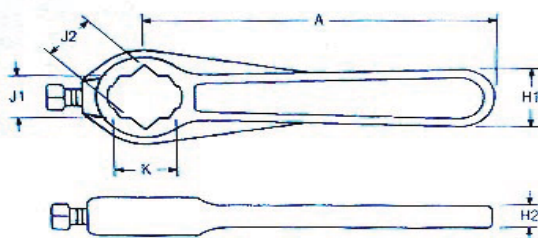

FLOWSERVE® PLUG VALVE WRENCHES

W-R# Description "A" Length

- **0426002** SN-4 Wrench for #142 15"