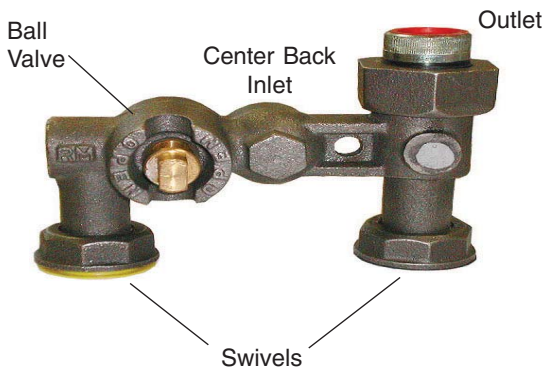

**GAS METER SPECIALTIES**

**SIDE-INLET - TOP-OUTLET  
METER BARS**

**BLACK**

W-R#	Length	Inlet	Outlet	Swivel	Finish
0418002	6"	1"	1"	1"	Black
0418004	6 1/2"	1"	1"	1"	Black
0418006	7"	1 1/4"	1 1/4"	1 1/4"	Black

- Keyspan pattern

**SIDE-INLET - SIDE-OUTLET  
METER BARS**

**BLACK**

W-R#	Length	Inlet	Outlet	Swivel	Finish
0419002	6"	1"	1"	1"	Black
0419004	8 1/4"	1"	1 1/4"	1 1/4"	Black

- ConEd pattern

**BALL VALVE METER BARS**

**BLACK**

W-R#	Length	Inlet	Outlet	Swivel	Finish
0423002	6"	1"	1"	1"	Black

- ConEd pattern

**GAS METER SPECIALTIES**

1" Offset

**OFFSET SWIVELS FOR GAS METERS**

**BLACK**

W-R#	Size (NPT)	LT.	Finish
0416602	3/4"	10	Black
0416604	1"	20	Black
0416606	1 1/4"	30	Black

Tapped

**METER PLUGS WITH TAP**

**BLACK**

W-R#	Size (NPT)	LT.	Tap Size
0418802	1"	20	1/8"
0418804	1 1/4"	30	1/4"

**GAS METER SPECIALTIES**

**IRON BODY LOCKWING GAS COCK**

**TAMPERPROOF  
FIP X FIP**

**BLACK**