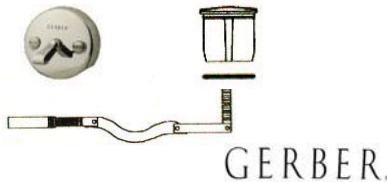

W-R#	Description	Gerber#
OGP10	Hot Stem	98-673

**GENUINE GERBER®
COMPRESSION DIVERTER
STEM**

W-R#	Description	Gerber#
OGP14	Diverter	98-726

**GENUINE GERBER®
CERAMIC SHOWER STEMS**

W-R#	Description	Gerber#
OGP16	Hot Stem	98-705
OGP18	Cold Stem	98-709

**GENUINE GERBER®
TUB/SHOWER FACE PLATES**

W-R#	Description	Gerber#
OGP32	Trip Plate w/Spring	97-130
OGP34	2-Hole Blank Plate	97-305

**GENUINE GERBER®
BOTTOM LINKAGE**

W-R#	Description
OGP30	Linkage Assembly 97-171K