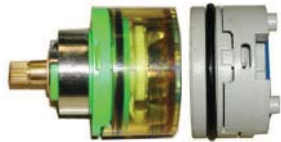

**GENUINE GERBER®
PARTS**

GERBER®

PROFESSIONAL PERFORMANCE

GERBER.

**GENUINE GERBER®
SHOWER CARTRIDGE**

W-R#	Description	For Series
GB501	"Safetemp"	49-400/700
GB502	"Hardwater"	49-600/800

GERBER.

**GENUINE GERBER®
SHOWER CARTRIDGE**

W-R#	Description	For Series
GB503	"Safetemp II" Cartridge & Control for GS-105	95-152 & 4

GB504

5"

**GENUINE GERBER®
SHOWER CARTRIDGE**

W-R#	Description	For Series
GB504	Pressure Balance Cartridge & Control for GH-301	97-231
GB506	Pressure Balance Cartridge & Control for GH-305	97-232

GB506

5 3/4"

GERBER.

GERBER.

**GENUINE GERBER®
SHOWER CARTRIDGE**

W-R#	Description	For Series
GB505	Cartridge for GS-305	97-058

GERBER.

**GENUINE GERBER®
SHOWER HANDLE**

- For Single-Lever faucets & showers

**GENUINE GERBER®
TRIM PLATE**

W-R#	Description	Gerber#
OGP20	"Safetemp"	97-018
OGP22	"Hardwater"	97-017

GENUINE GERBER® PARTS

GERBER®
PROFESSIONAL PERFORMANCE

**GENUINE GERBER®
SINGLE-LEVER
SCREW PACK**