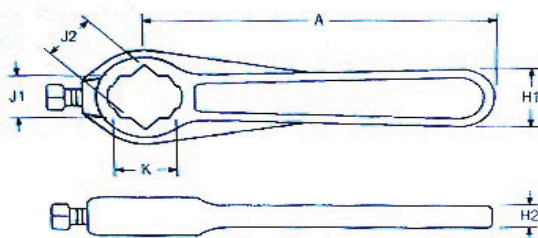

NORDSTROM VALVES

FLOWSERVE® LUBRICATED PLUG VALVES

W-R# Description

- 0424116** 3" #142 Plug Valve
- 0424120** 4" #142 Plug Valve

- FIP x FIP
- Iron Body Lubricated Plug Valve
- Short Pattern
- 200 psi CWP (Cold Working Pressure)

W-R# Description

- 0425002** 3" #142T **Tamperproof** Valve
- 0425004** 4" #142T **Tamperproof** Valve

- FIP x FIP
- Iron Body Lubricated Plug Valve
- Short Pattern
- 200 psi CWP (Cold Working Pressure)
- ConEd pattern

FLOWSERVE® PLUG VALVE WRENCHES

W-R# Description "A" Length

- 0426002** SN-4 Wrench for #142 15"