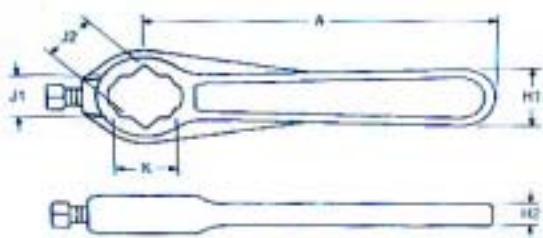

NORDSTROM VALVES

FLOWSERVE® LUBRICATED PLUG VALVES

W-R# Description

- 0424002** 3" #142 Plug Valve
- 0424004** 4" #142 Plug Valve

- FIP x FIP
- Iron Body Lubricated Plug Valve
- Short Pattern
- 200 psi CWP (Cold Working Pressure)

W-R# Description

- 0425002** 3" #142T **Tamperproof** Valve
- 0425004** 4" #142T **Tamperproof** Valve

- FIP x FIP
- Iron Body Lubricated Plug Valve
- Short Pattern
- 200 psi CWP (Cold Working Pressure)
- ConEd pattern

FLOWSERVE® PLUG VALVE WRENCHES

W-R# Description "A" Length

- 0426002** SN-4 Wrench for #142 15"