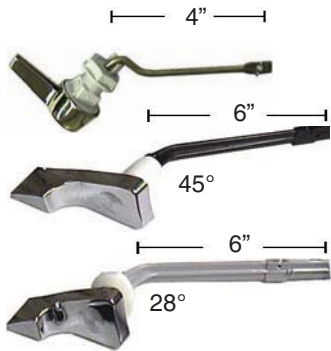

TOILET SPECIALTIES

**ANGLE
TANK LEVERS TO FIT
AMERICAN STANDARD**

W-R#	Size/Angle/Finish	Arm	Min	Box
1318018	4"	CP Brass	1	25
1318050	6" (45°)	CP ABS	1	25
1318052	6" (28°)	CP ABS	1	25
1318150	6" (45°)	White ABS	1	25
1318152	6" (28°)	White ABS	1	25