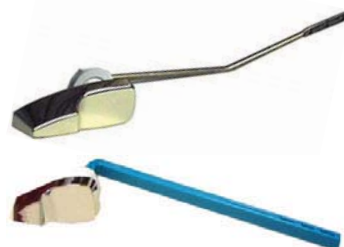

• Brass Arm, plastic spud & nut

**"TOUCH-FLUSH" KIT TO
FIT ELJER**

W-R#	Description	Min.	Box
1331020	Touch-Flush Kit	1	50

• Includes 4 Piece flush lever, replacement tank ball, and all necessary mounting hardware

- Fits OEM #500189

**CHROME-PLATED TANK
LEVER TO FIT KOHLER
RIALTO**

W-R#	Description	Min.	Box
1318033	90° Arm	1	24

- Fits OEM#81609

TOILET SPECIALTIES

**CHROME-PLATED
TANK LEVER FOR
KOHLER WELLWORTH
& BARRINGTON**

W-R#	Description	Min.	Box
------	-------------	------	-----

1318030 ABS Lever 1 24

- For side-mount Wellworth models
- Fits OEM#30324

**CHROME-PLATED
TANK LEVER FOR
MANSFIELD #42**

W-R#	Description	Min.	Box
------	-------------	------	-----

1318022 Brass Arm 1 24

1318023 Blue Plastic Arm 1 24

**TANK-TO-BOWL
GASKETS**

W-R#	Description	Dimensions (OD x
------	-------------	------------------

2717002 Regular 3 5/16" x 2 3/8" x 3/4"

2717004 Gerber 3 1/4" x 2 1/8" x 1 3/16"